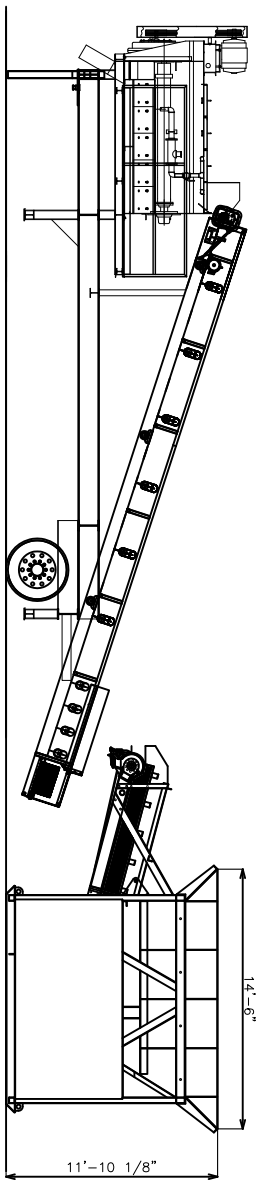

PUGMILL WITH SINGLE FEED HOPPER

PUGMILL WITH 2 BIN BLENDING HOPPER

PUGMILL WITH 3 BIN BLENDING HOPPER

DRN: MTB	DATE: 05/10/12
TOLERANCE: ± 1'	
SCALE: NOT TO SCALE	

CUSTOMER

TITLE
PORTABLE PUGMILL PLANT WITH VARIOUS FEEDERS

REF.#	
MODEL#	802-RSI
DWG.#	