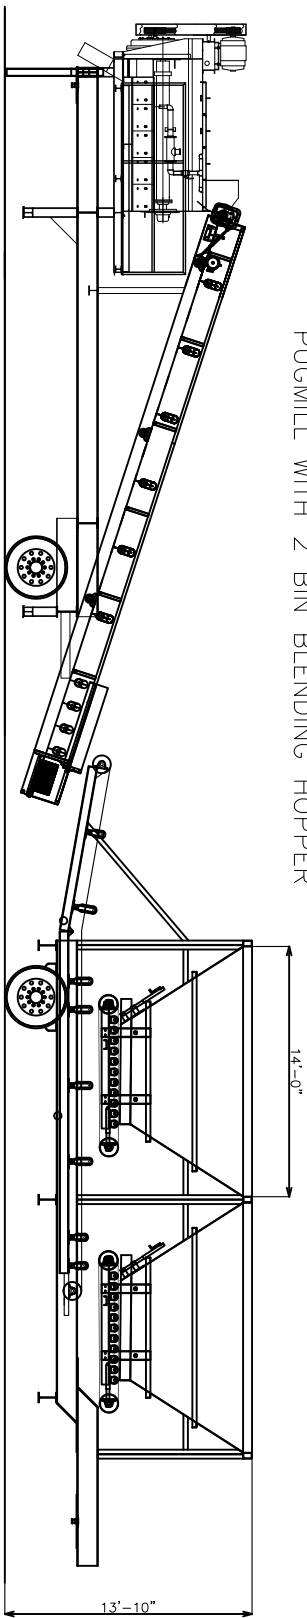

PUGMILL WITH SINGLE FEED HOPPER

PUGMILL WITH 2 BIN BLENDING HOPPER

PUGMILL WITH 3 BIN BLENDING HOPPER

DRN: MTB	DATE: 05/10/12
TOLERANCE: ± 1'	
SCALE: NOT TO SCALE	

CUSTOMER

TITLE
PORTABLE PUGMILL PLANT WITH VARIOUS FEEDERS

REF.#	
MODEL#	802-RSI
DWG.#	