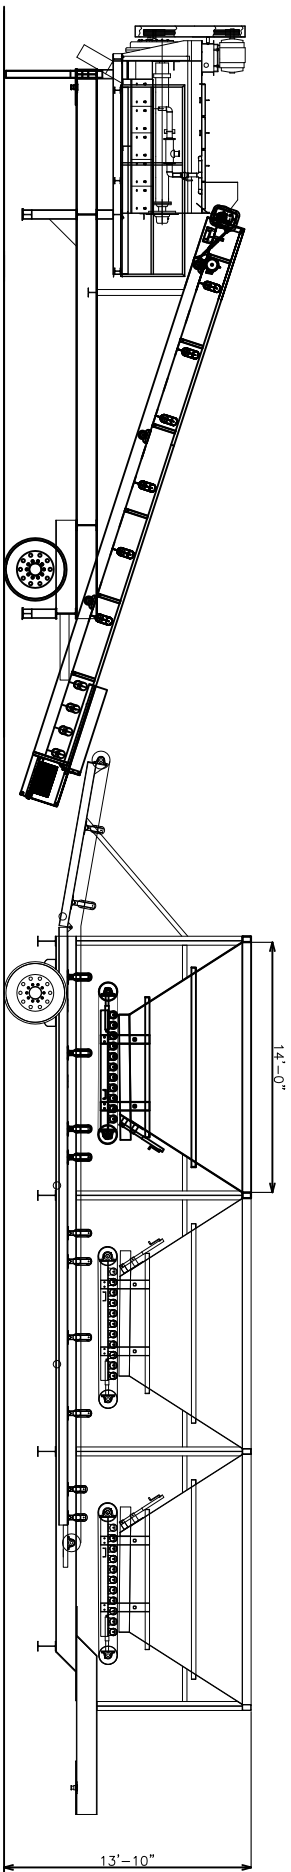

PUGMILL WITH SINGLE FEED HOPPER

PUGMILL WITH 2 BIN BLENDING HOPPER

PUGMILL WITH 3 BIN BLENDING HOPPER

DRN: MTB	DATE: 05/10/12
TOLERANCE: ± 1'	
SCALE: NOT TO SCALE	

CUSTOMER

TITLE
PORTABLE PUGMILL PLANT WITH VARIOUS FEEDERS

REF.#	
MODEL#	802-RSI
DWG.#	